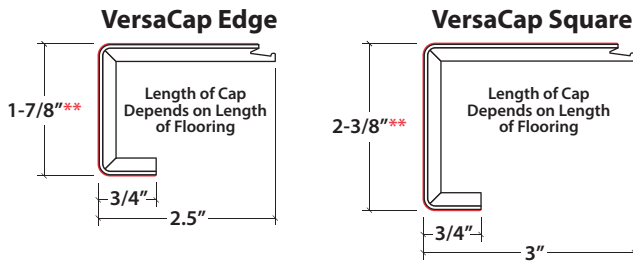

VersaCap comes in 2 shapes: Edge & Square*