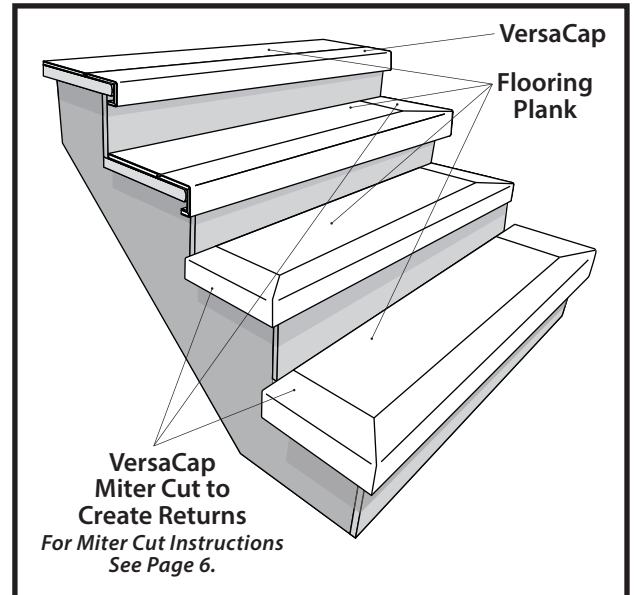

1.866.200.8132

101 Eastern Minerals Road, Henderson, NC 27537 USA
Email: sales@versatrim.com • Fax: 252.430.8801
www.versatrim.com

Company Name: _____
Contact Name: _____
Address: _____
City/State/Zip: _____
Phone: _____ Fax: _____
Email: _____

Date: _____
Purchaser: _____
Purchase Order #: _____
Sidemark: _____

VERSACAP ORDER FORM

Email Back to: orders@versatrim.com
or FAX BACK TO: (252) 430-8801

FLOOR TESTING REQUIRED BEFORE AVAILABILITY

Floor Brand Name:	
Floor Color Name:	
SKU Number: